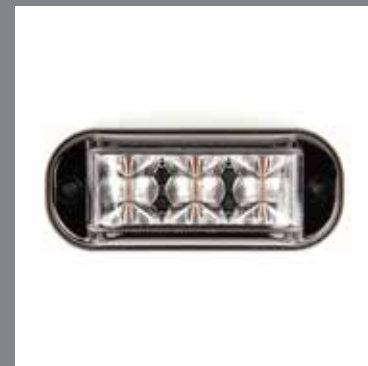

Redtronic | Auxiliary

- **BX31 Grille Light**

The Redtronic™ Mega-Flash™ Bullitt (BX) grille lamps are available both in single or multi colour models in 4 specific shapes and sizes. Single colour models are low-cost, reliable and extremely bright due to the impressive use of FX technology